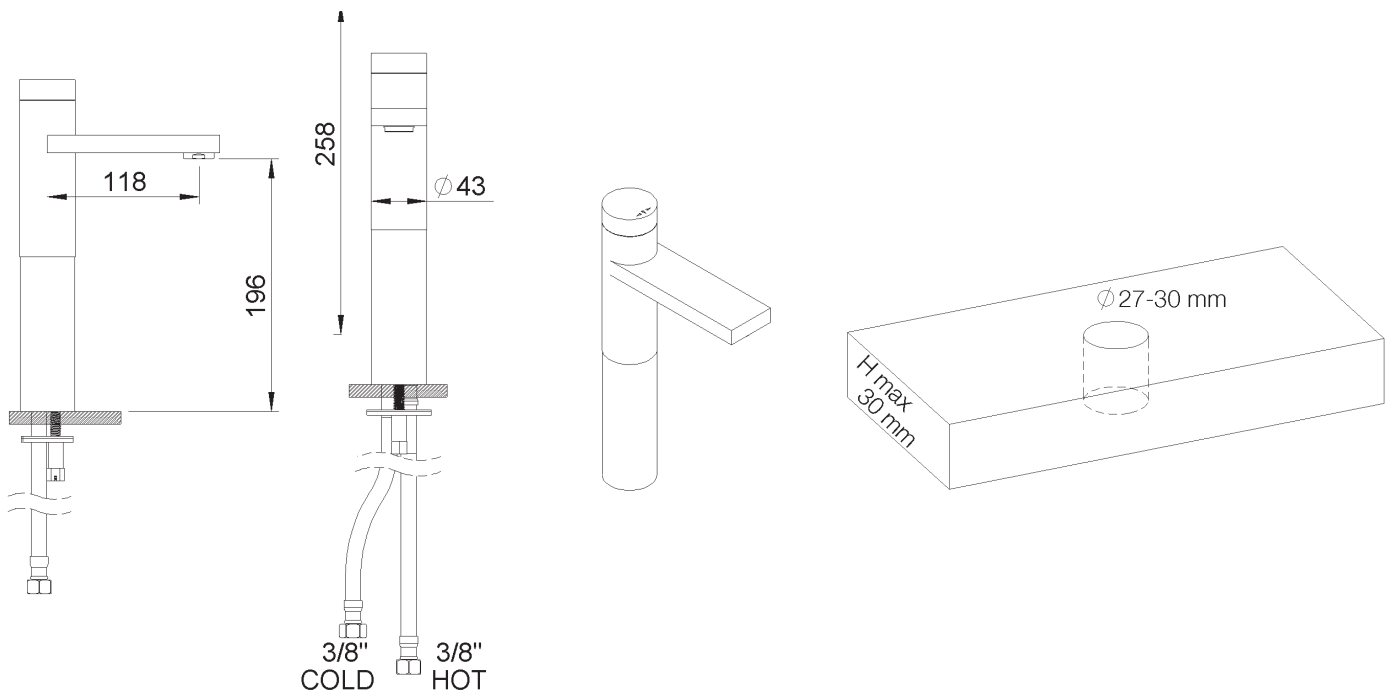

PRODUCT TECHNICAL SHEET

Collection :

TUNE

Ref. :

4695.--.12

Mitigeur à poser pour lavabo, flux cylindrique, modèle haut

Eéngreeps wastafelmengkraan, cilindrische waterstraal, hoog model

Single-lever sink mixer, cylindrical flow, high model

Picture

Product details

Flow at 3 bar : Restricted 5,0 l/min

Internal mechanism : Mixer ceramic cartridge (90°)

Note : option rosette 55x3mm
(8048.--.14)

Technical drawing

RA0.V01